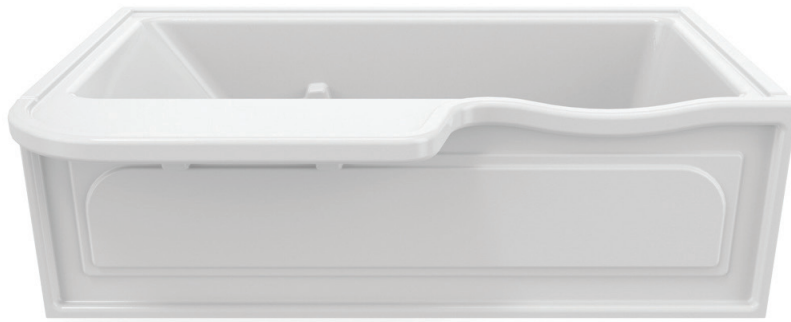

## BATHTUB

Exterior Dimensions: 60" x 32" x 18 7/8"

### COLOR & TRIM OPTIONS

Standard Color	Code
White	WT
Biscuit	BIS
Bone	BON

Additional custom colors available.

## FEATURES

- White Cast Acrylic
- Textured Slip-resistant Floor
- Contoured Transfer Ledge
- Lowered Apron
- Available as an AirTub
- Contoured Transfer Cantilevered Ledge
- 18" Comfort Level Seat Height
- Lifetime Warranty