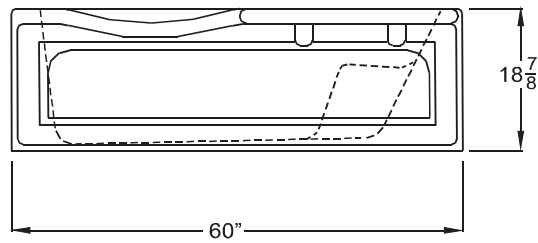

## BATHTUB

Exterior Dimensions: 60" x 32" x 18 7/8"

# EZA 6034 TO

Exterior Dimensions:  
 60" x 32" x 18 7/8"  
 inches

**Front View**

**Top View**

**FEATURES** Dimensional Tolerance  $\pm \frac{3}{8}$ ". Dimensions needed for site preparation should be measured from the unit. American Bath Group assumes no responsibility for preparatory work.

Type and Model #	Material	Wall Finish	Pieces	Pkg. Wt. w/ Crating lbs
BathTub #EZA 6034TO	AcrylX™	N/A	1	350

**DIMENSIONS**

Specifications	inches
Width:	60
Depth:	32
Height:	18 7/8

**FRAMING DIMENSIONS** inches