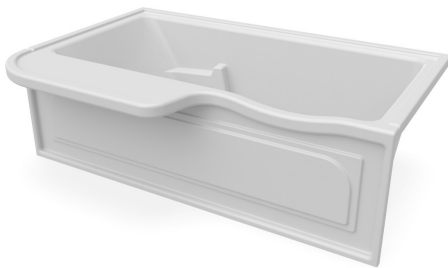

## BATHTUB

Exterior Dimensions: 60" x 32" x 18 7/8"

## FEATURES

- White Cast Acrylic
- Textured Slip-resistant Floor
- Contoured Transfer Ledge
- Lowered Apron
- Available as an AirTub
- Contoured Transfer Cantilevered Ledge
- 18" Comfort Level Seat Height
- Lifetime Warranty