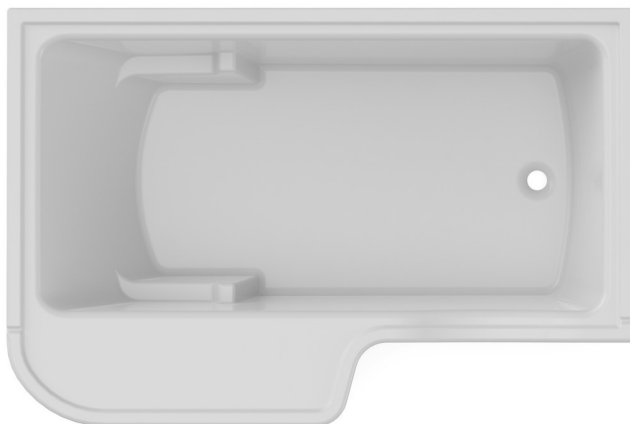

## BATHTUB

Exterior Dimensions: 60" x 32" x 18 7/8"

### COLOR & TRIM OPTIONS

Standard Color	Code
White	WT
Biscuit	BIS
Bone	BON

Additional custom colors available.

## FEATURES

- White Cast Acrylic
- Textured Slip-resistant Floor
- Contoured Transfer Ledge
- Lowered Apron
- Available as an AirTub
- Contoured Transfer Cantilevered Ledge
- 18" Comfort Level Seat Height
- Lifetime Warranty