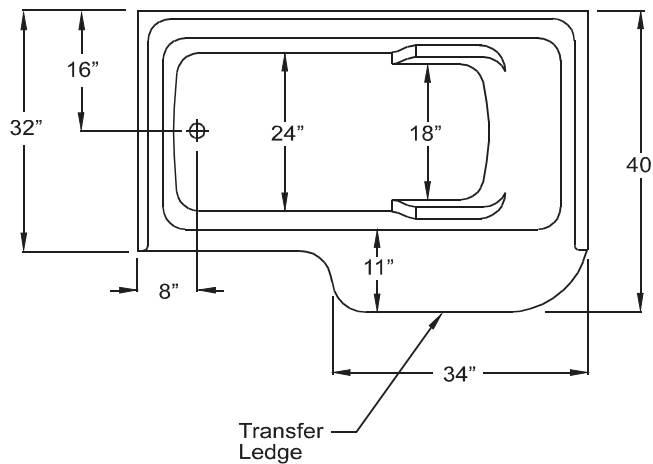

## BATHTUB

Exterior Dimensions: 60" x 32" x 18 7/8"

## OPTIONAL ACCESSORIES

(Shipped Loose For Field Installation)

- 24" Grab Bar - Stainless Steel
- 36" Grab Bar - Stainless Steel
- 42" Grab Bar - Stainless Steel
- 24" Chrome Linear Grab Bar
- 36" Chrome Linear Grab Bar
- 42" Chrome Linear Grab Bar

# EZA 6034 TO

Exterior Dimensions:  
 60" x 32" x 18 7/8"  
 inches

**Front View**

**Top View**

**FEATURES** Dimensional Tolerance  $\pm \frac{3}{8}$ ". Dimensions needed for site preparation should be measured from the unit. American Bath Group assumes no responsibility for preparatory work.

Type and Model #	Material	Wall Finish	Pieces	Pkg. Wt. w/ Crating lbs
BathTub #EZA 6034TO	AcrylX™	N/A	1	350

**DIMENSIONS**

Specifications	inches
Width:	60
Depth:	32
Height:	18 7/8

**FRAMING DIMENSIONS** inches