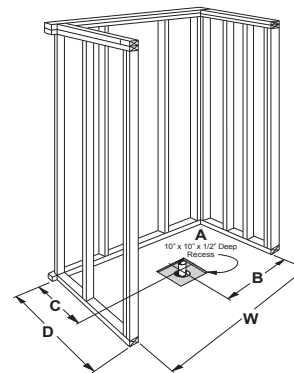

## BATHTUB

Exterior Dimensions: 60" x 32" x 18 7/8"

# EZA 6034 TO

Exterior Dimensions:  
 60" x 32" x 18 7/8"  
 inches

**Front View**

**Top View**

**FEATURES** Dimensional Tolerance  $\pm \frac{3}{8}$ ". Dimensions needed for site preparation should be measured from the unit. American Bath Group assumes no responsibility for preparatory work.

Type and Model #	Material	Wall Finish	Pieces	Pkg. Wt. w/ Crating lbs
BathTub #EZA 6034TO	AcrylX™	N/A	1	350

**DIMENSIONS**

Specifications	inches
Width:	60
Depth:	32
Height:	18 7/8

**FRAMING DIMENSIONS** inches

Type	D Depth	W Width	H Height	A	B	C
Alcove	32 1/4	60 1/4	—	Box Out	8	16

Rev. 03.07.22